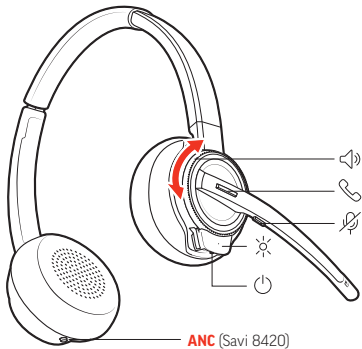

SAVI 8410/8420

support.hp.com/poly

Poly Savi 8410/8420 Office

↓ poly.com/lens
Poly Lens Desktop App

©2023 Poly. All trademarks are the property of their respective owners.
RMN: W8210T, W8210T/A, W8210T/P, W8220T, W8220T/A, W8220T/P
215633-48 09.23