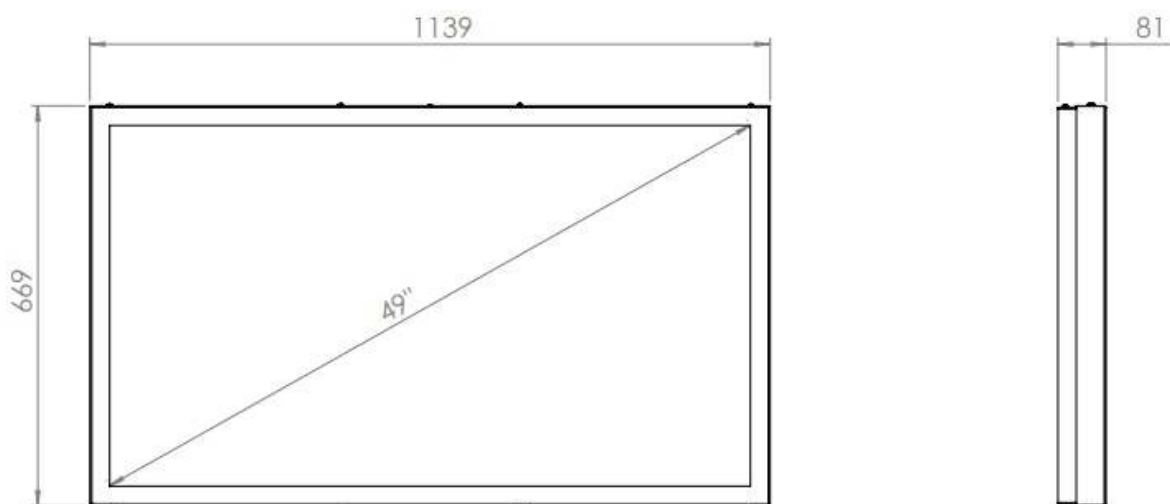

Our wall casing EASY is designed to give a professional signage feeling. Different models in landscape and portrait mode to allow airflow from top to bottom as only the sides are covered completely to the wall. Space for computer and power plugs inside. Available in black and white as standard but custom colors and materials like brass and stainless can be ordered upon request.

### TECHNICAL DRAWING

## Display options

---

VESA 200x200 / 300x300