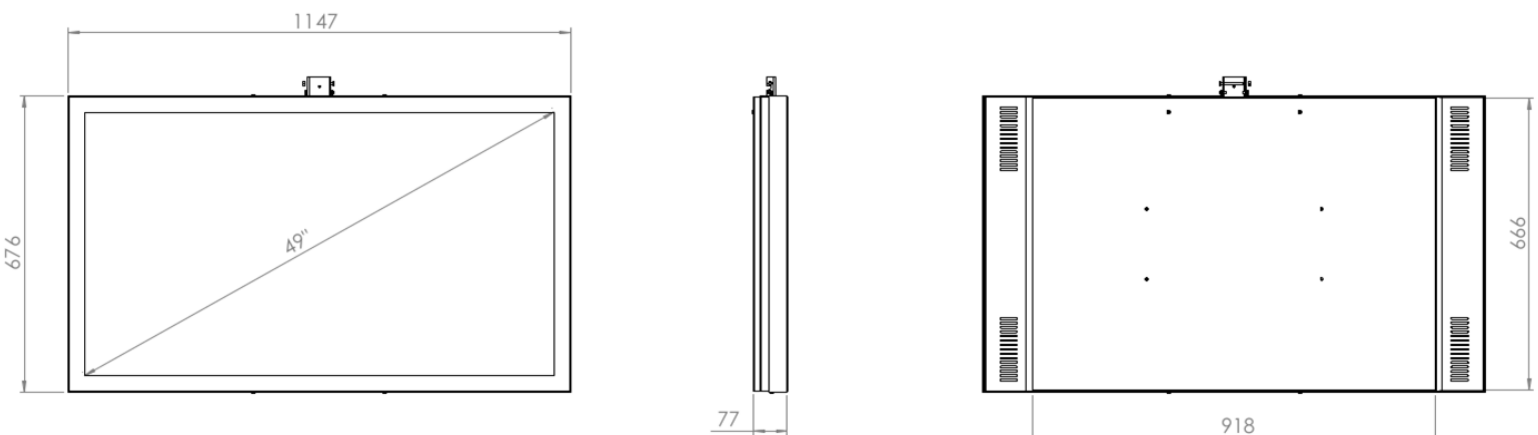

Ceiling casing

Light up your store window. Our ceiling casing is designed for information and advertising in store windows and public spaces. With chamfered edges and a clean backside will fit in to various environments . No visible cables and easy to install. Create your own style with different colors of powder coating.

TECHNICAL DRAWING

SPECIFICATION

Features

- No visible cables
- Covered from side and back
- Cable outlets on top
- Optimized air ventilation for landscape mode
- Chambered edges

Mounting option

- Ceiling mount
- Wire