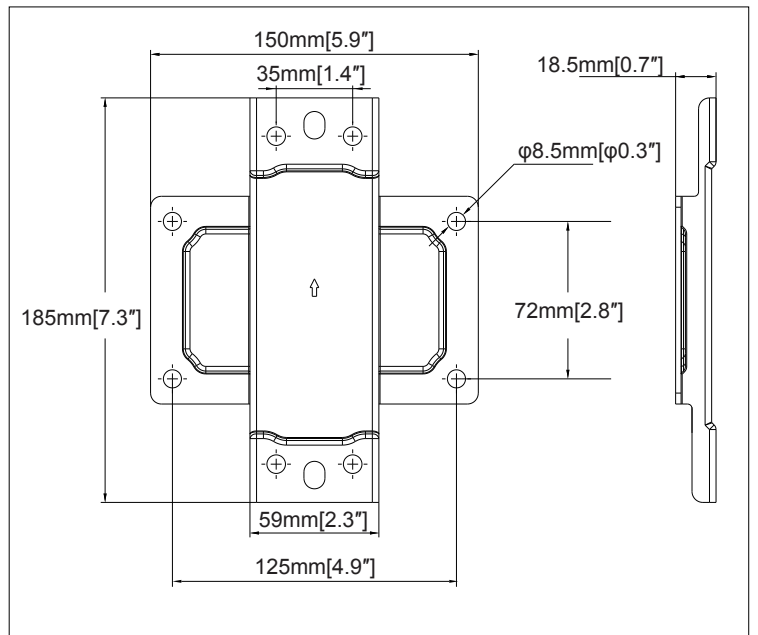

Technical Summary Pole Clamp Plate

EAN: 7350073736119

COMPONENT CHECKLIST

Item	Name	QTY
A	Rail Pole Plate	1
B	M8 x 10mm Screw	4
C	M8 Sliding Nut	4
D	M8 x 15mm Screw	4

PRODUCT DIMENSIONS

INSTALLATION INSTRUCTION