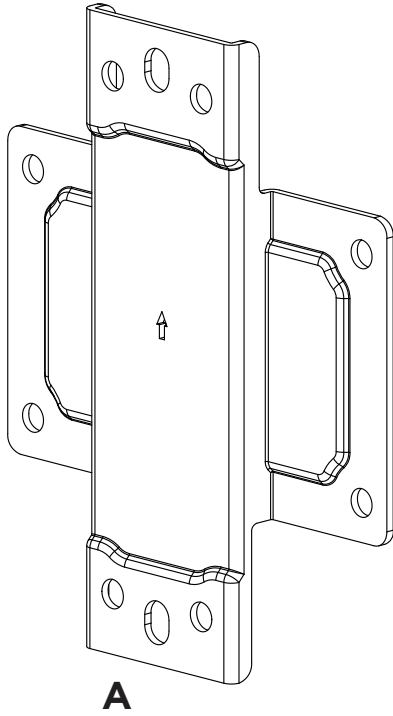

Technical Summary Pole Clamp Plate

EAN: 7350073736119

COMPONENT CHECKLIST

Item	Name	QTY
A	Rail Pole Plate	1
B	M8 x 10mm Screw	4
C	M8 Sliding Nut	4
D	M8 x 15mm Screw	4

PRODUCT DIMENSIONS

INSTALLATION INSTRUCTION