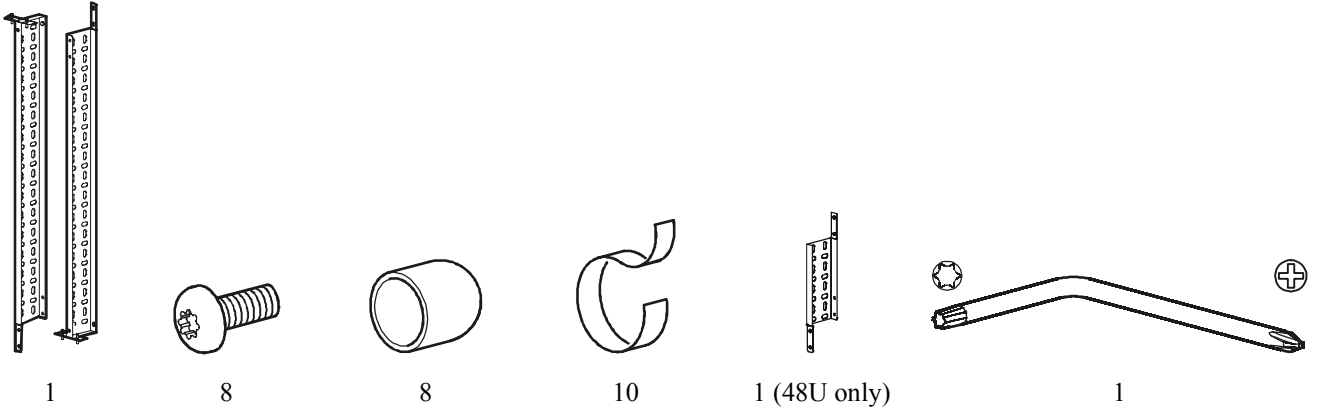

NetShelter[®] SX Cable Tree Installation— AR7505

Entire contents copyright 2005 American Power Conversion Corporation. All rights reserved.
Reproduction in whole or in part without permission is prohibited. APC, the APC logo,
NetShelter, and InfraStruXure are trademarks of American Power Conversion Corporation. All
other trademarks, product names, and corporate names are the property of their respective
owners and are used for informational purposes only.